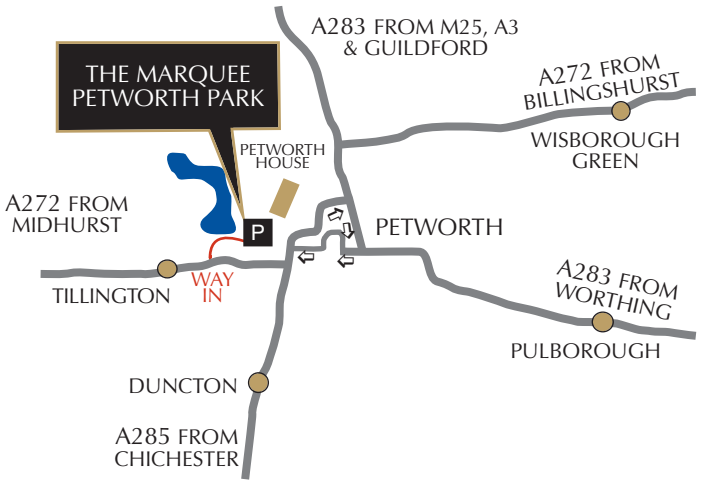

## HOW TO GET THERE

AA sign posted. Pedestrian entrance via Petworth House.  
Vehicle entrance at **New Lodges** (see map), on the A272 Tillington Road.  
Courtesy shuttle between the fair and Petworth town centre.  
Bar & Restaurant in the Fair.  
Guide dogs and small dogs that can be carried are welcome.